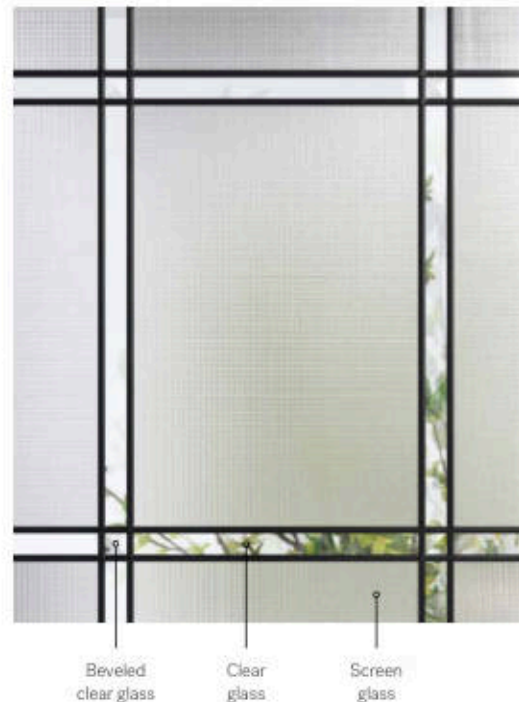

Crystal

Stained glass — Classic

Crystal strikes a balance between country and contemporary influences. Its combination of Screen glass, clear perpendicular lines, and beveled squares adds a subtle layer of depth. It enhances brick or stone façades with understated elegance while preserving their original character. Paired with a colorful door, it creates a welcoming entrance that naturally draws the eye.

Privacy level Moderate 3/5	Caming ● Patina	Price index $
Sidelites and transoms Looks great accompanied by Screen glass		Custom Available in custom sizes

Frames*	22" x 64"	22" x 48"	22" x 36"	22" x 17"	22" x 14 1/4"
Contemporary	10-414-060-005	10-414-057-005	10-414-050-005	10-414-259-005	10-414-260-005
NovaPVC	10-414-060-001	10-414-057-001	10-414-050-001	10-414-259-001	10-414-260-001