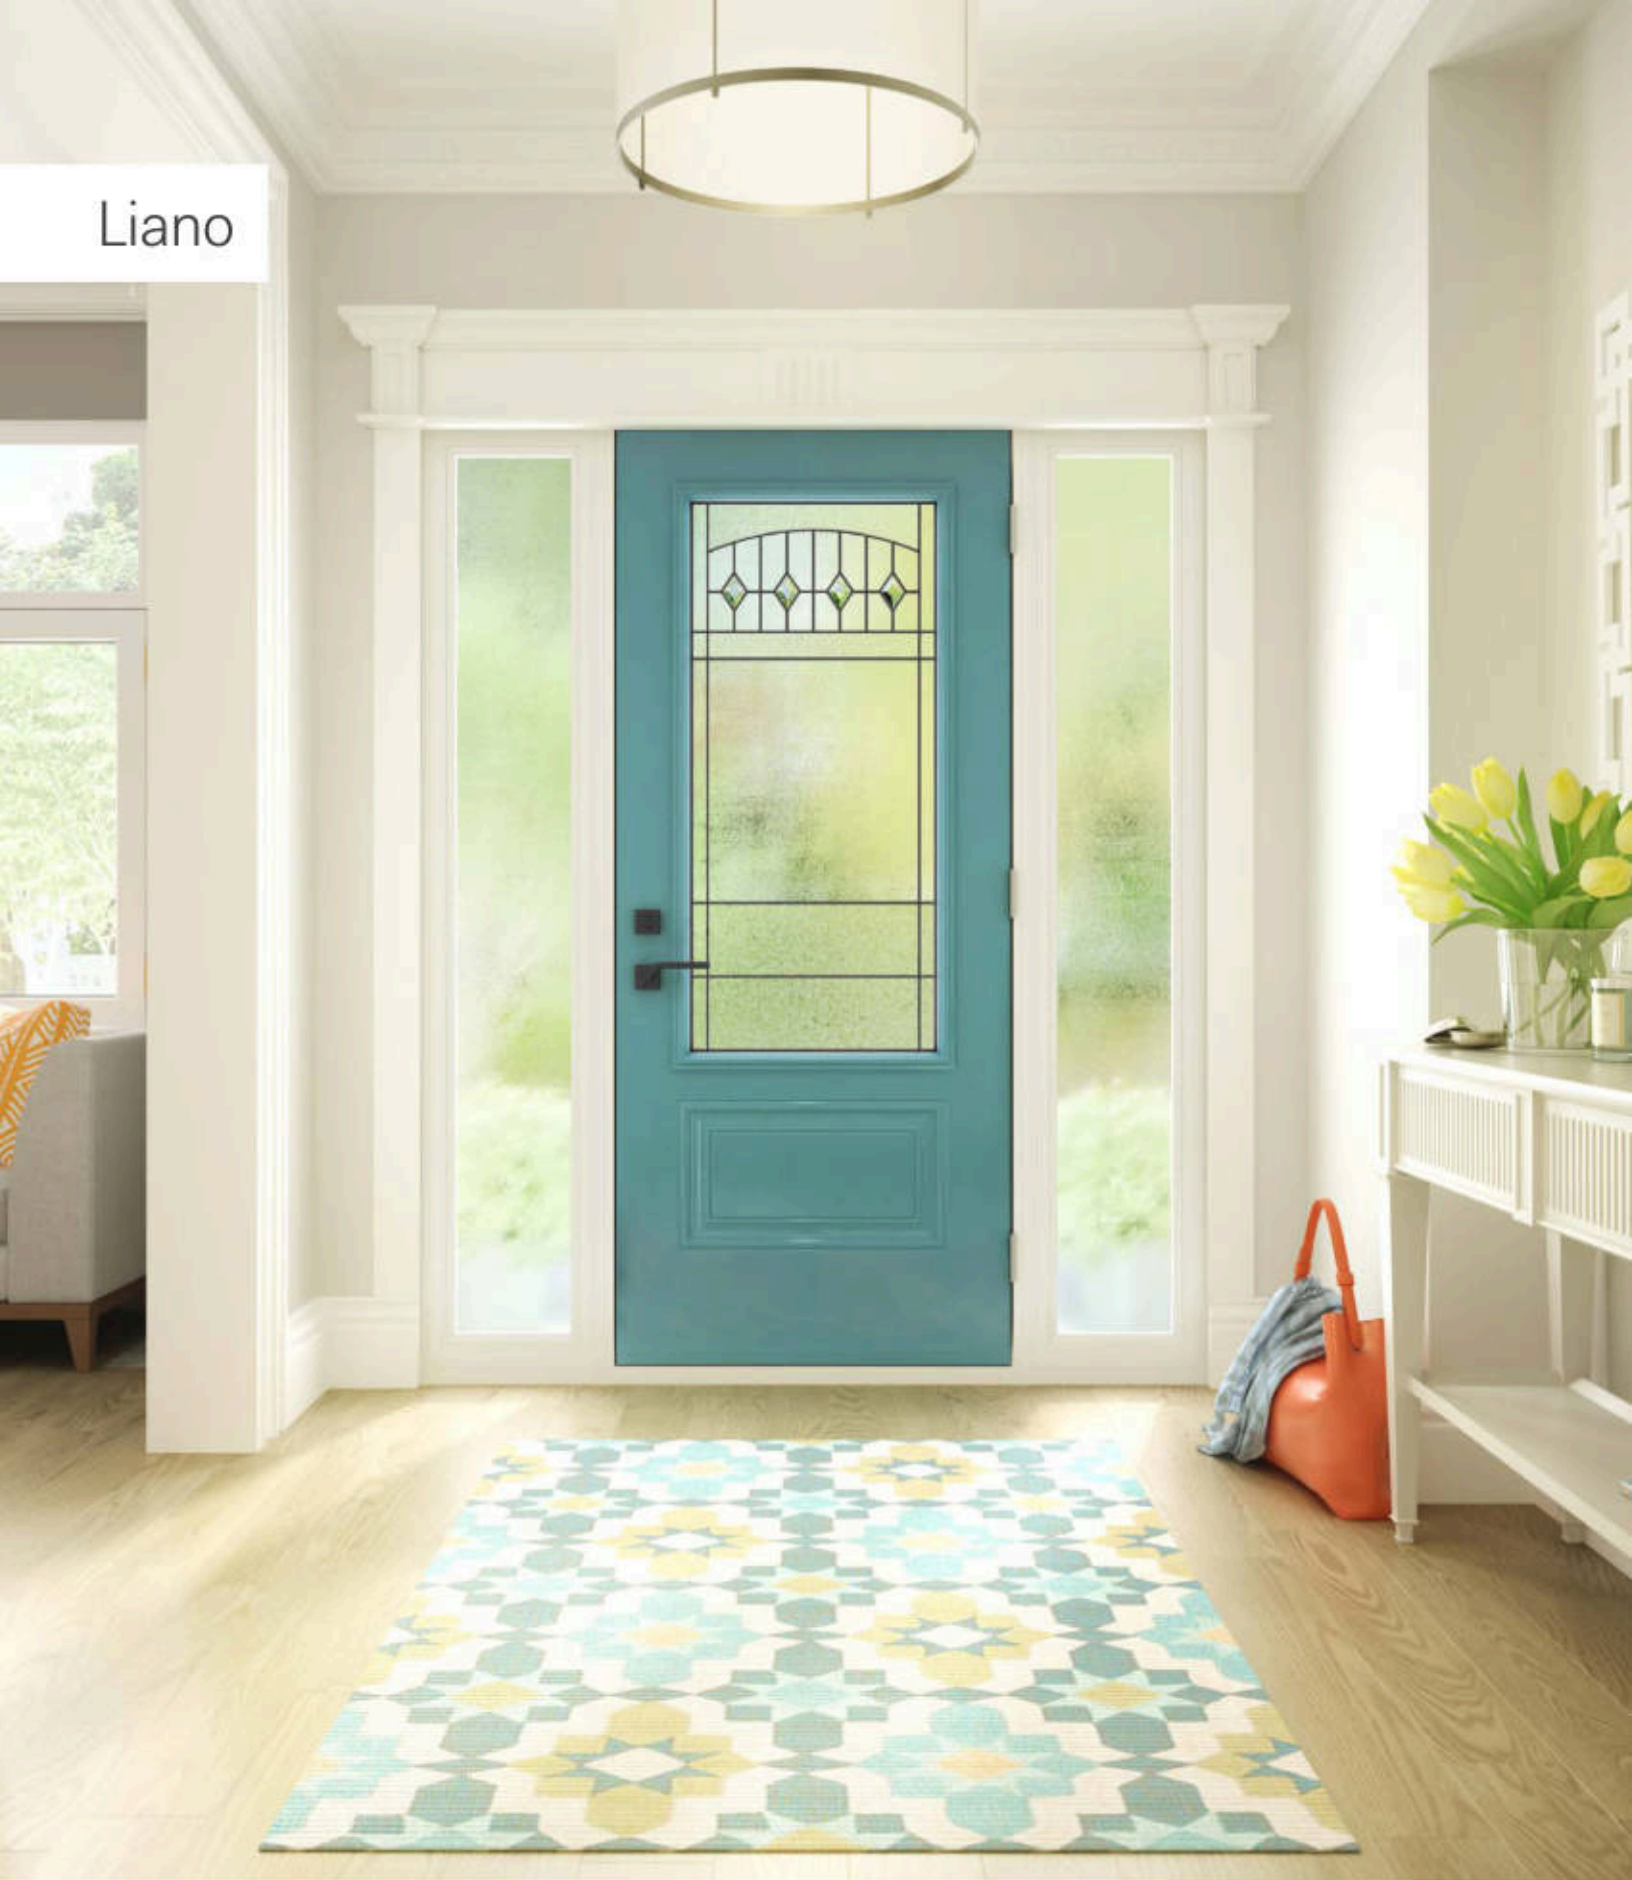

Liano

↑ Orleans steel door p.17 | Liano 22" x 48" doorglass p.87 | Chinchilla glass 13 7/8" x 79" sidelites
■ Benjamin Moore, Majestic Blue 2051-40