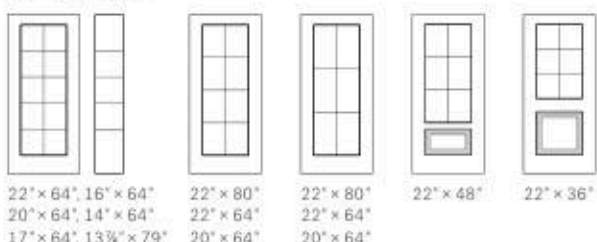

Signature grille