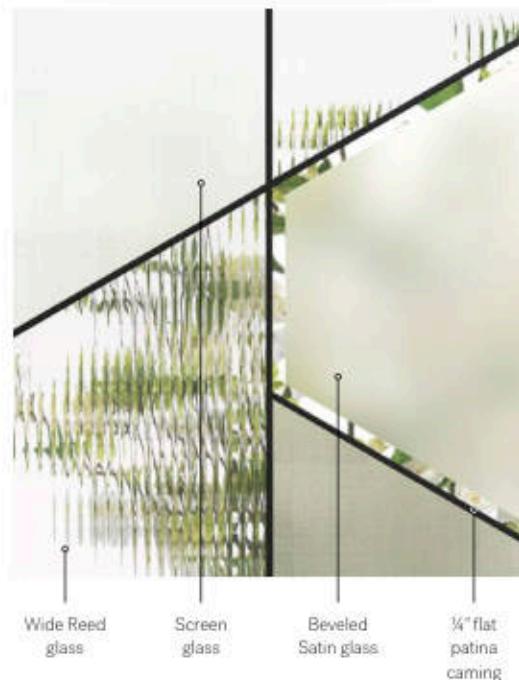

Privacy level Moderate 3/5	Caming 1/4" wide flat patina	
Sidelites and transoms Looks great accompanied by satin finish or screen glass	Price index $$	
Custom Not available in custom sizes