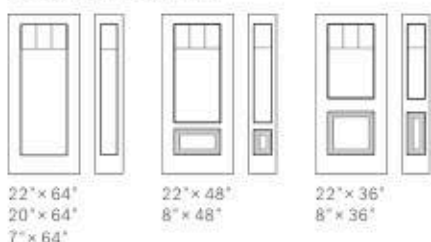

3-Square split top grille