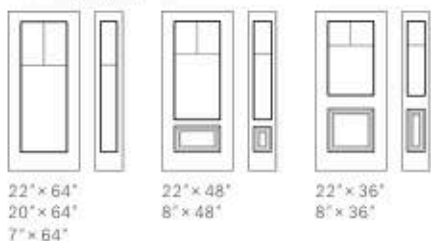

Country style grille