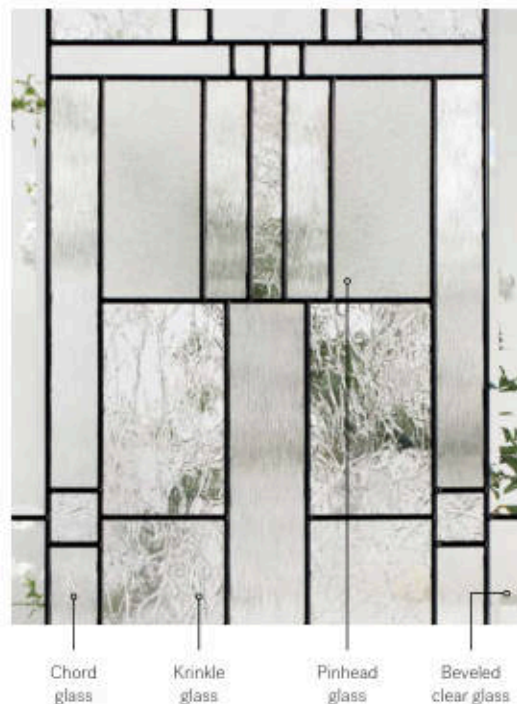

Cachet

Stained glass — Classic

This model blends four types of textured glass with distinct geometric forms. Together, they create a natural interplay of light that intensifies on sunny days. Inspired by American Prairie-style architecture, Cachet offers a classic and refined aesthetic highly appreciated across the North American market.

Privacy level Moderate 3/5	Caming ● Patina ● Zinc	Price index $$
Sidelites and transoms Looks great accompanied by Pinhead glass		Custom Available in custom sizes

Frames*	Caming	22" x 64"	22" x 48"	22" x 36"	22" x 17"	22" x 14 3/4"
Contemporary	Patina	10-230-060-014	10-230-057-025	10-230-050-025	10-230-259-011	10-230-260-011
Contemporary	Zinc	10-230-060-013	10-230-057-024	10-230-050-024	10-230-259-010	10-230-260-010
NovaPVC	Patina	10-230-060-001	10-230-057-001	10-230-050-001	10-230-259-001	10-230-260-002
NovaPVC	Zinc	10-230-060-002	10-230-057-003	10-230-050-003	10-230-259-002	10-230-260-001