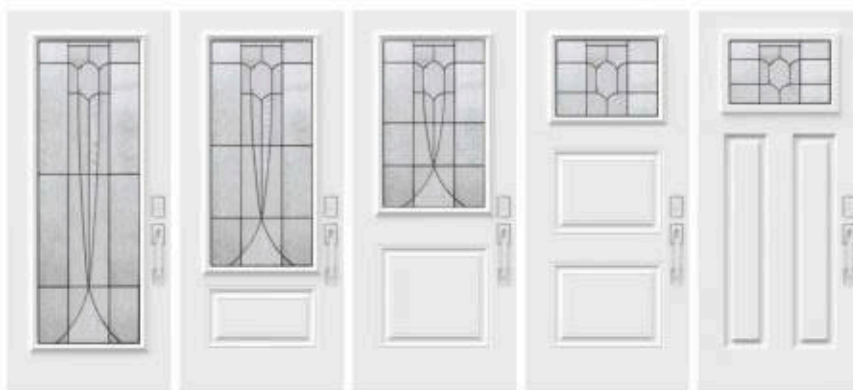

Mistral

Stained glass — Classic

The elegance of the Mistral stained glass is rooted in Art Nouveau style. Composed of simple, elongated shapes, it draws inspiration from the illustrations of that era. Recreate a truly European style by pairing this stained glass with a colored door.

Privacy level Moderate 3/5	Caming ● Patina ● Zinc	Price index $$$
Sidelites and transoms Looks great accompanied by Niagara glass.		Custom Available in custom sizes

Frames*	Caming	22" x 64"	22" x 48"	22" x 36"	22" x 17"	22" x 14 1/2"
Contemporary	Patina	10-310-060-010	10-310-057-010	10-310-050-011	10-310-259-009	10-310-260-009
NovaPVC	Patina	10-310-060-001	10-310-057-001	10-310-050-001	10-310-259-001	10-310-260-001