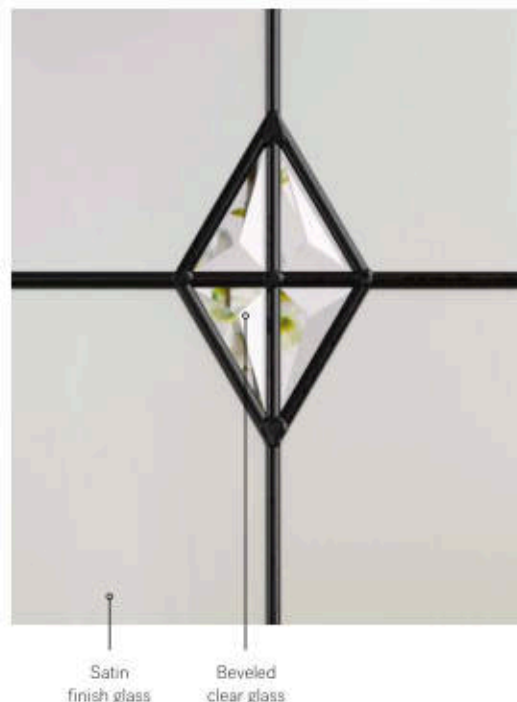

Luxe

Stained glass — Classic

Luxe is a classic doorglass showcasing a design that is both simple and refined. Delicately textured, the satin glass blends privacy and style thanks to its diamonds skillfully crafted from triangular bevels. With a high level of privacy, its chic finish paired with a Uno door.

Privacy level High 4/5	Caming ● Patina ● Zinc	Price index $
Sidelites and transoms Looks great accompanied by satin finish glass		Custom Available in custom sizes

Frames*	Caming	22" x 64"	22" x 48"	22" x 36"	22" x 17"	22" x 14 3/4"
Contemporary	Patina	10-419-060-003	10-419-057-003	10-419-050-003	10-419-259-003	10-419-260-003
Contemporary	Zinc	10-419-060-010	10-419-057-010	10-419-050-010	10-419-259-010	10-419-260-009
NovaPVC	Patina	10-419-060-001	10-419-057-001	10-419-050-001	10-419-259-001	10-419-260-001
NovaPVC	Zinc	10-419-060-008	10-419-057-008	10-419-050-008	10-419-259-008	10-419-260-007