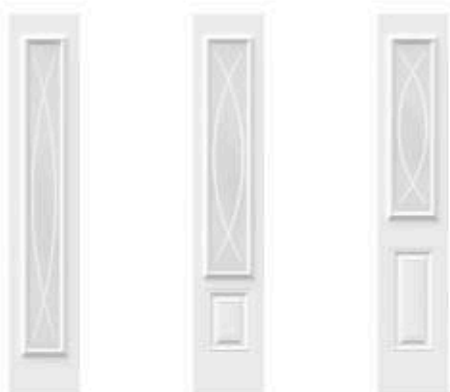

Frames*	7" x 64"	8" x 48"	8" x 36"
Contemporary	06-369-005-003	06-369-017-003	06-369-010-003
NovaPVC	06-369-005-001	06-369-017-001	06-369-010-001

*Also available in hybrid frames (aluminum/PVC) - Contemporary and NovaPVC styles.