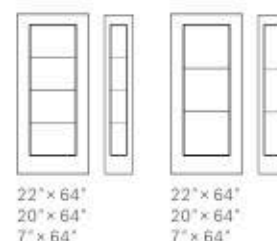

Contemporary grille