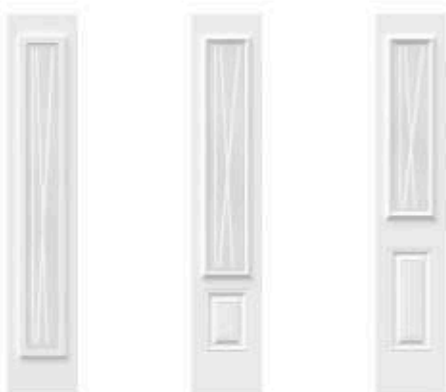

Frames*	7" x 64"	8" x 48"	8" x 36"
Contemporary	06-368-005-003	06-368-017-003	06-368-010-003
NovaPVC	06-368-005-001	06-368-017-001	06-368-010-001

*Also available in hybrid frames (aluminum/PVC) - Contemporary and NovaPVC styles.