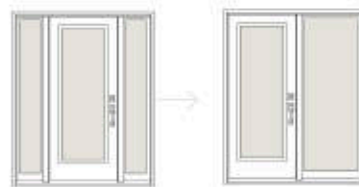

**A modern makeover!**  
 Designed to replace an entrance configuration with one door and two 13 7/8" width sidelites.