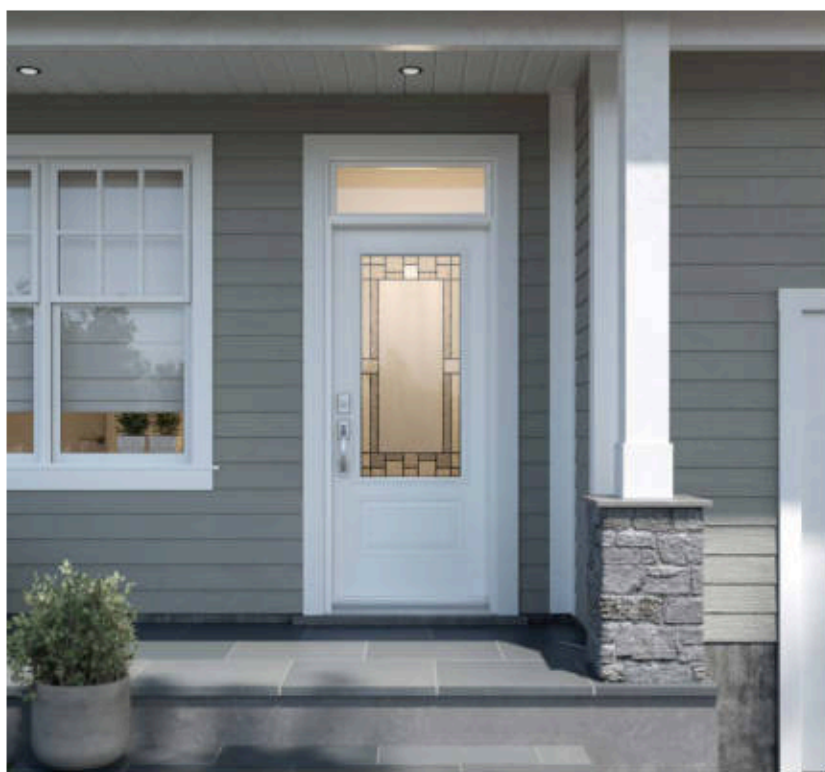

Portrait

Stained glass — Classic

Portrait blends four types of textured glass to create a composition with warm, pastoral charm. The central sandblasted panel ensures high privacy, while the surrounding Chinchilla and beveled diamond glass pieces introduce soft ripples and subtle highlights. Structured and symmetrical, it naturally complements country homes and traditional architecture.

Beveled clear glass   Diamond glass   Chinchilla glass   Sydney glass

Privacy level High 4/5	Caming ☒ Patina	
Sidelites and transoms Looks great accompanied by Chinchilla or clear glass	Price index $$	
Custom Available in custom sizes		

† Orleans steel door p.17 | Portrait 22" x 48" doorglass with clear transom
Gentek, White 298