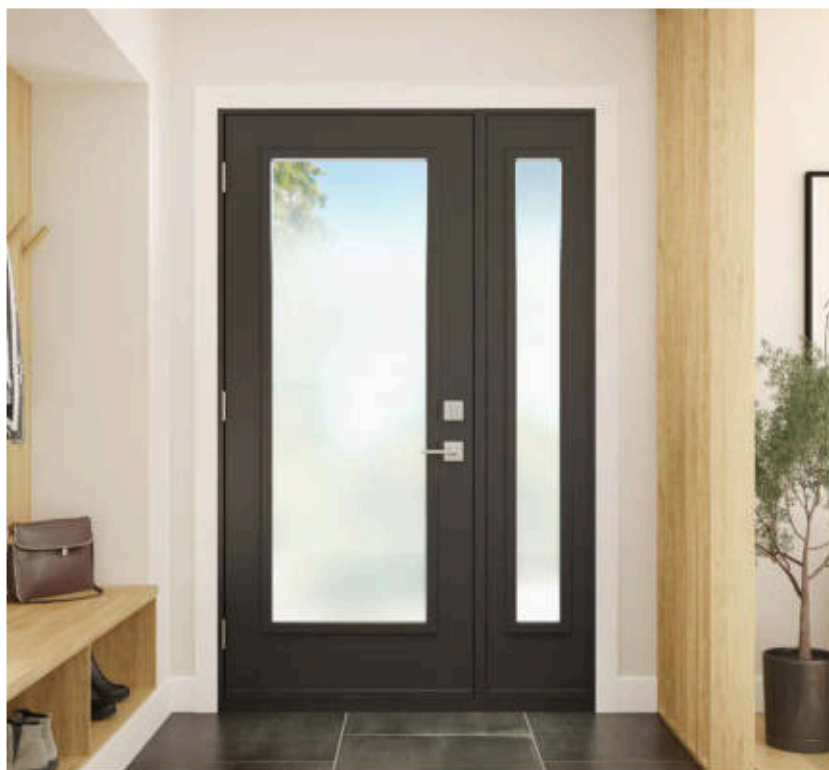

Mist

Silkscreen — Contemporary

Made of a gradient of silkscreened dots using a sand-finish ink on clear glass. Mist evokes a soft, diffused mist. It lets light flow in from the upper portion of the design while providing an appreciable level of privacy. Its finish pairs easily with clean, contemporary decors.

† Uno steel door p 31 | Mist 22" x 64" doorglass with 7" x 64" sidelite
■ Gentek, Black 525