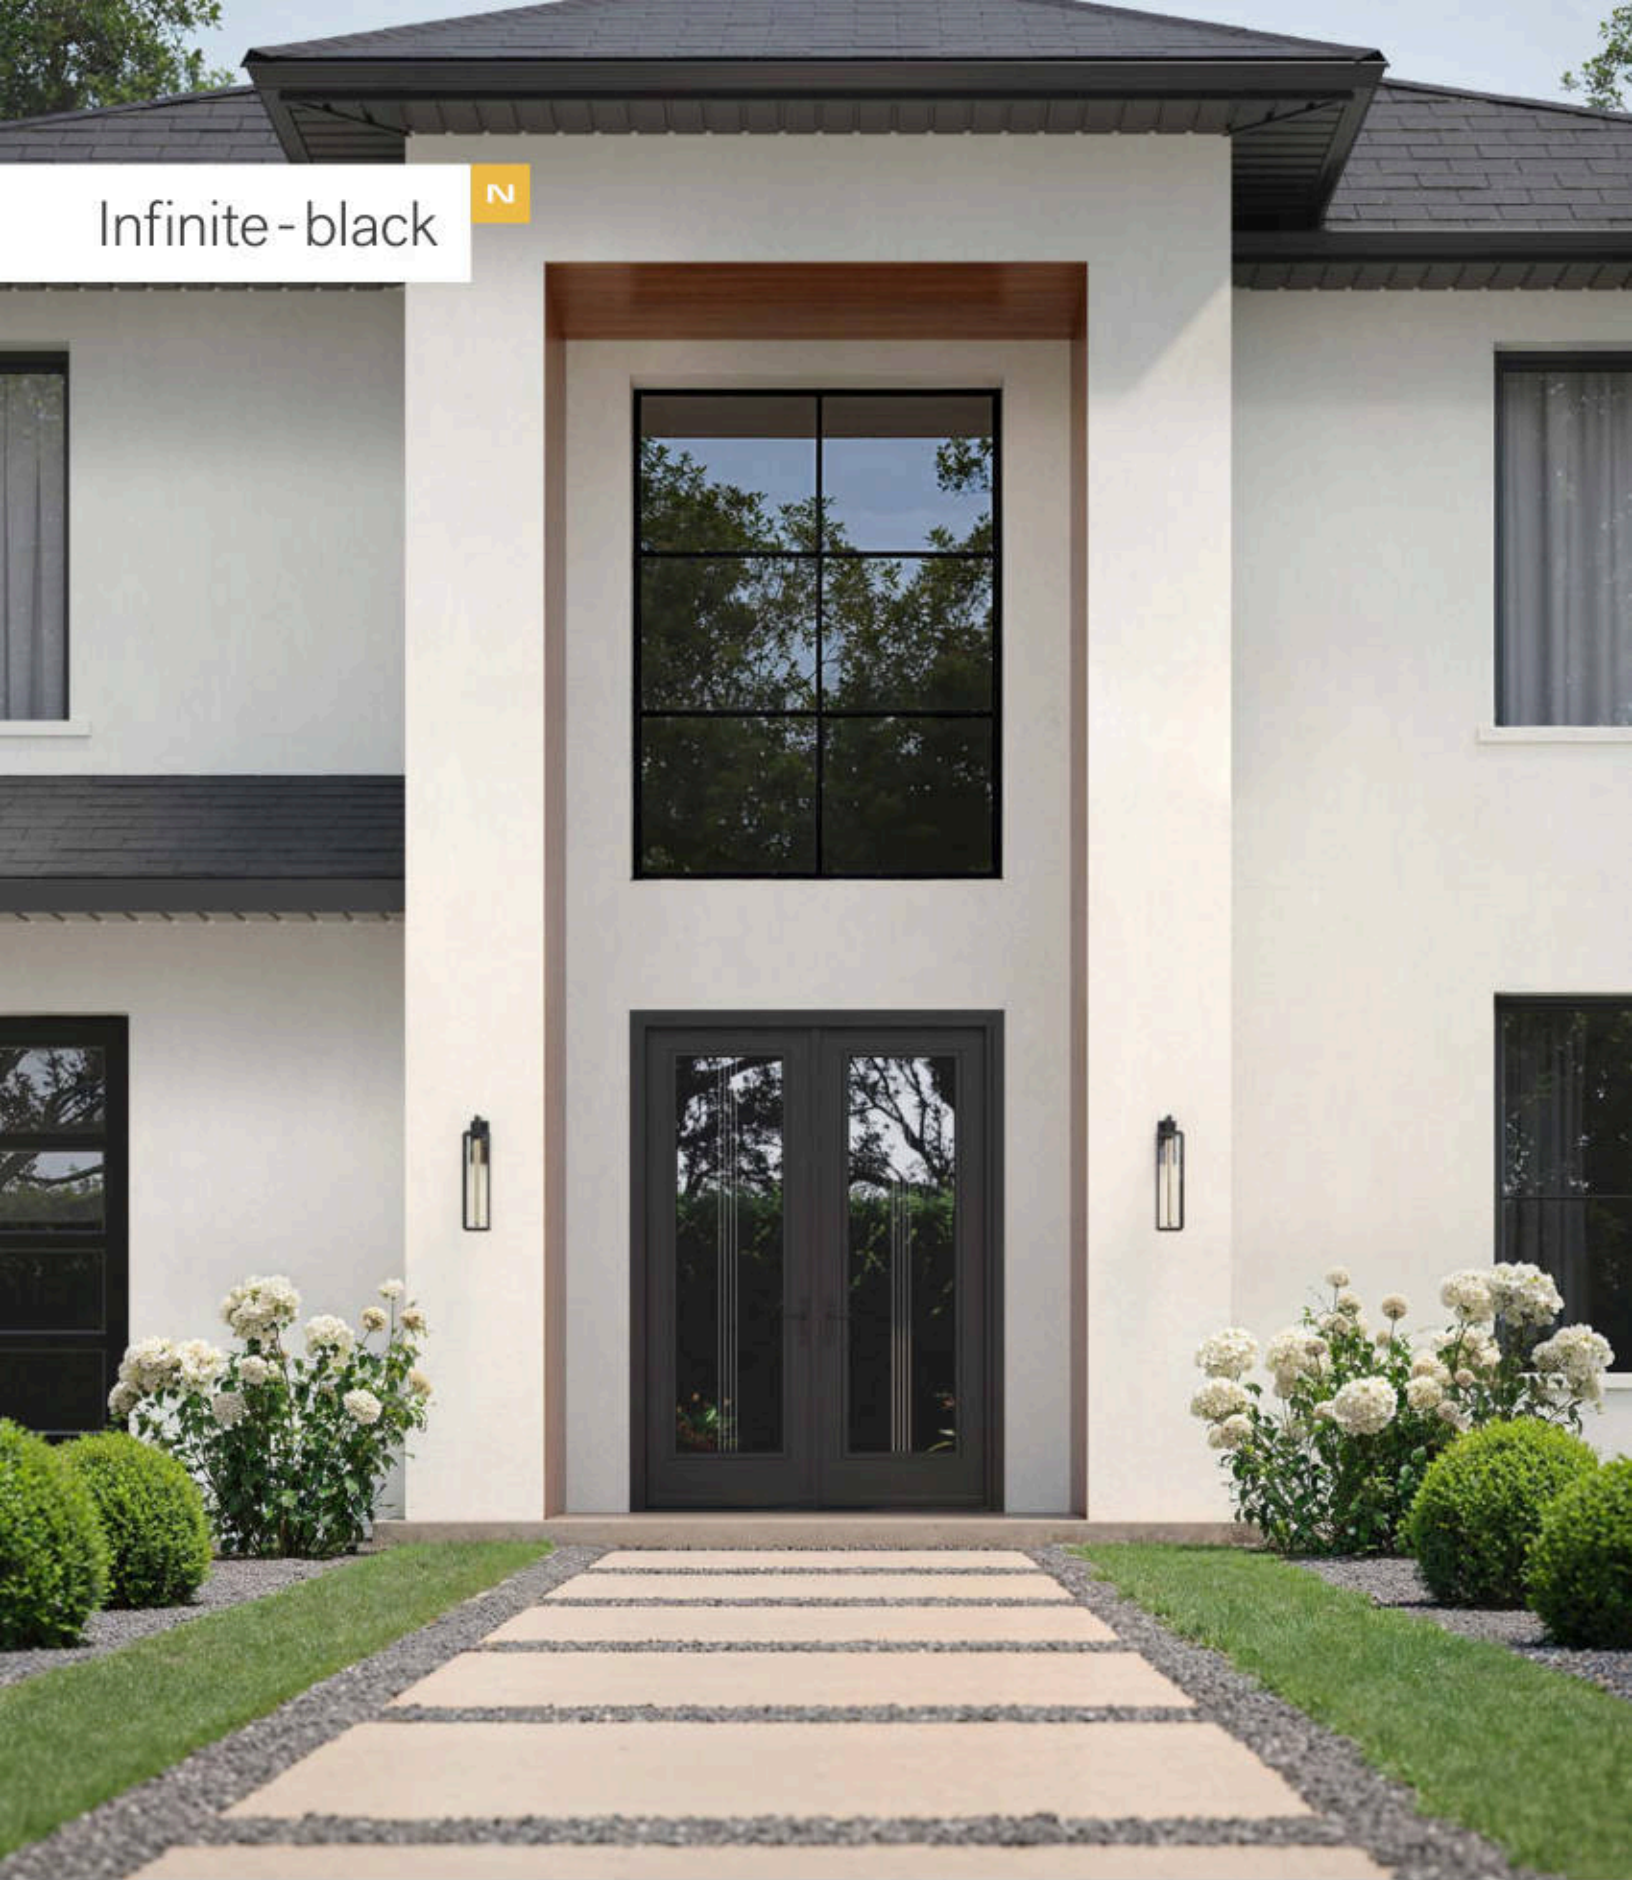

Infinite - black

N

↑ Uno 2.4 m | 8 ft height double steel doors p.31 | Infinite - black 22"×80" doorglass p.51

■ Gentek, Black 525