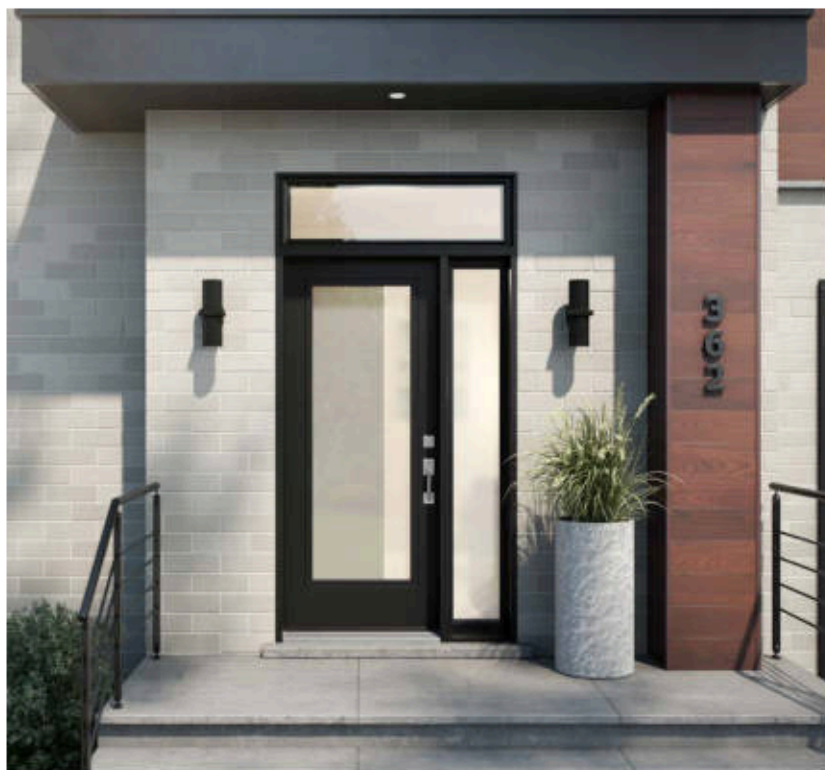

White sandblasted finish ink | Clear glass | Gray sandblasted finish ink

Nuando

Silkscreen — Contemporary

Simple and minimalist, Nuando stands out with its grey frosted glass. This window aligns perfectly with the asymmetrical arrangement of windows and volumes found in contemporary-style homes. Choose the angle of your dark glass: right or left.

† Uno steel door p 31 | Nuando 22" x 64" right door glass | Sandblasted finish glass sidelite and clear glass transom
■ Gentek, Black 525