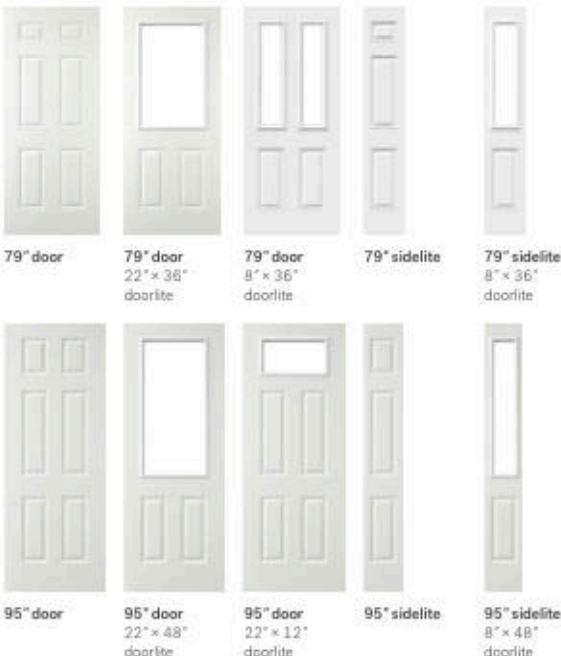

Dimensions

- 27 3/4", 29 3/4", 31 3/4", 33 3/4", 35 3/4" x 79" N300* N600* N700
- 31 3/4", 33 3/4", 35 3/4" x 79" B&W N600* N700 N900
- 31 3/4", 33 3/4", 35 3/4" x 80" NHP
- 31 3/4", 33 3/4", 35 3/4" x 84" N300* N600*
- 31 3/4", 33 3/4", 35 3/4" x 95" N900 N950 NHP

⚠ N950 door is 20-minute fire rated.
*Available with 20-minute fire rating option.