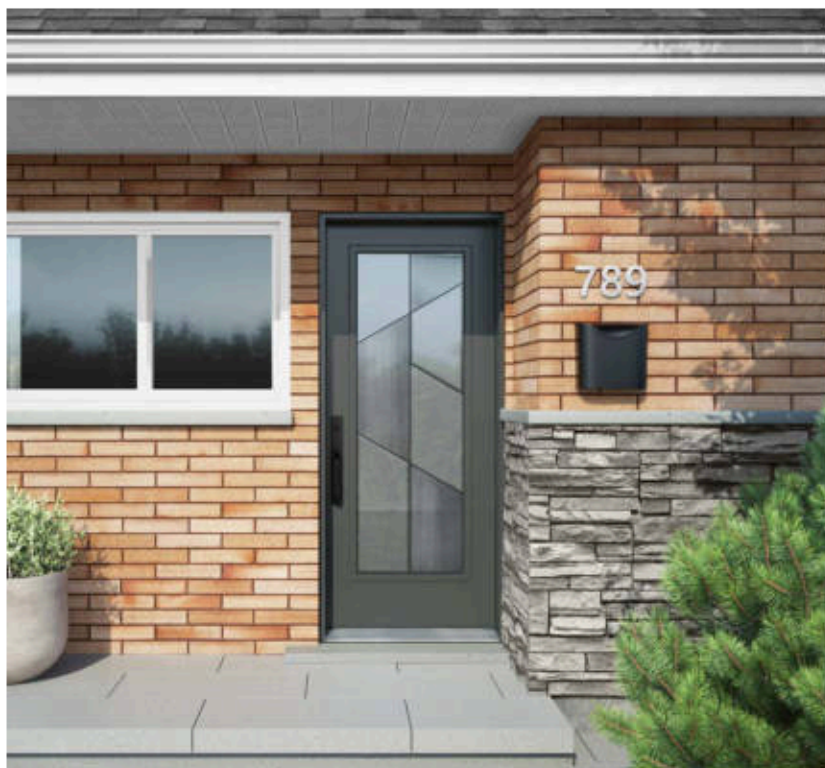

Bolero

Stained glass — Contemporary

The Bolero stained glass is a dance of retro and modern glass textures, creating a dynamic and asymmetrical look. With its bold composition that won't go unnoticed, this model sets the tone for your mid-century modern or contemporary home. It pairs beautifully with Scandinavian-inspired furniture and accessories.

† Uno steel door p.31 | Bolero 22" x 64" doorglass
■ Gentek, Windswept Smoke 506.